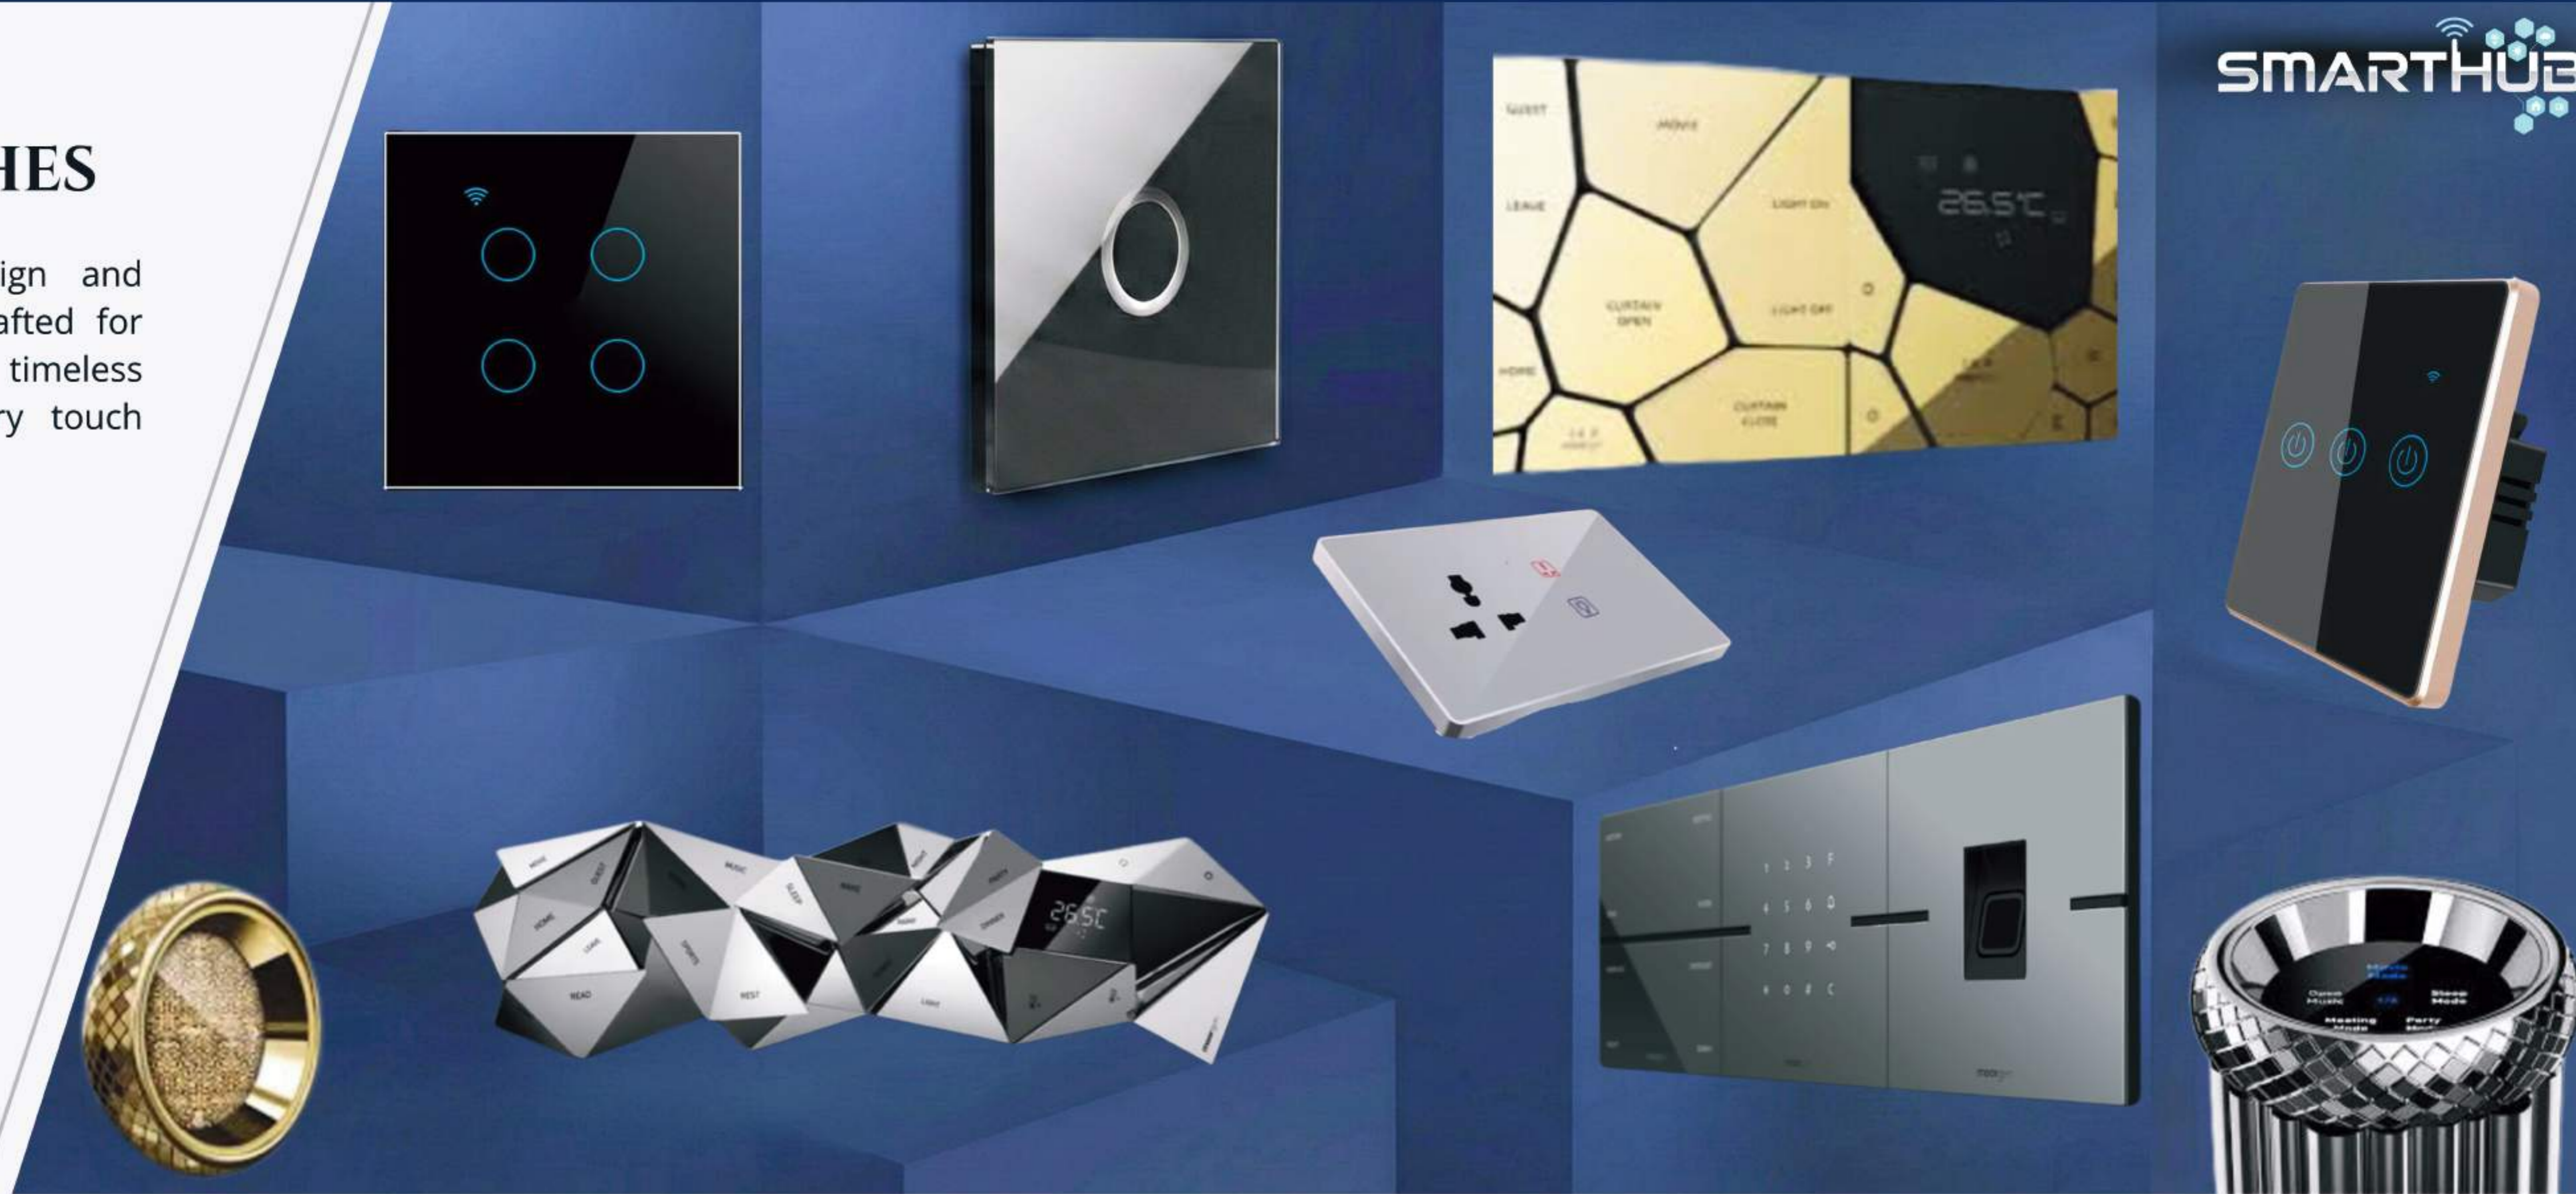

SMART TOUCH SWITCHES

Experience the perfect harmony of design and technology with our premium switches. Crafted for modern living spaces, these switches blend timeless elegance with advanced functionality. Every touch reflects sophistication, precision.

FEATURES

- Touch Switches
- Glass Metal & Matte
- Customize Size

“Always Connected Always Secure.”

OUTDOOR AUTOMATION

Our advanced system features Facial Recognition Technology, allowing your door to unlock automatically the moment it recognizes you—no keys required. Paired with high-definition CCTV surveillance, you can monitor every corner of your property 24/7.

FEATURES

- Automatic MainDoor
- CCTV
- Operate with Phone
- Video Door Phone