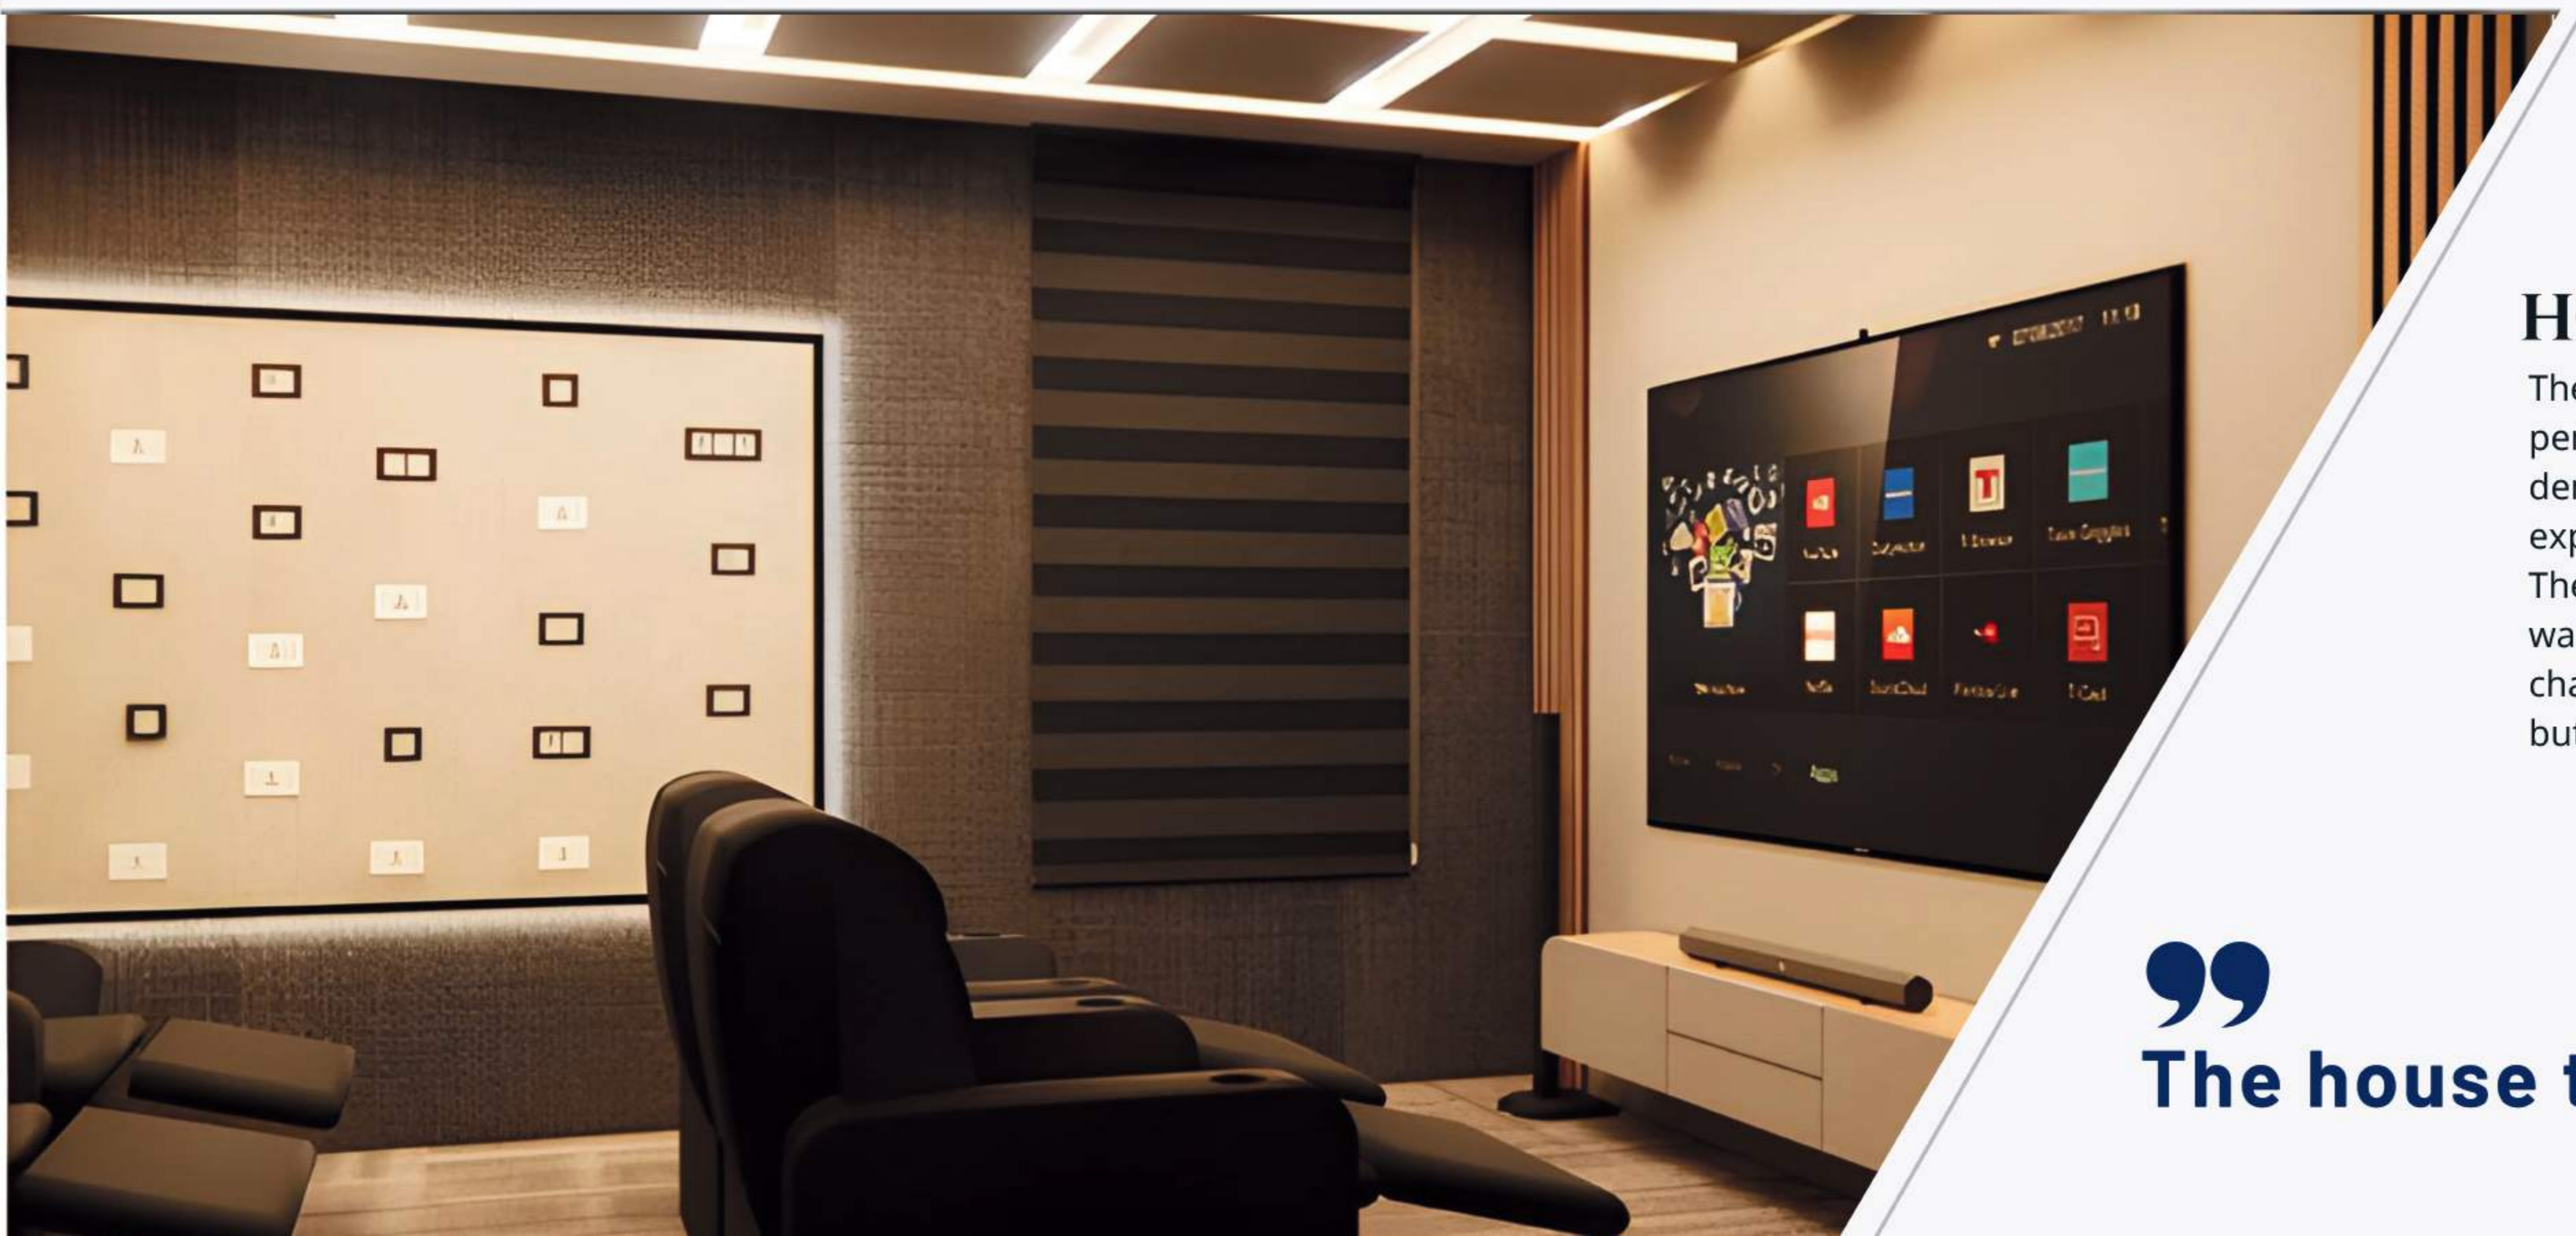

“Always home, even when you’re not.”

HOME THEATRE

The centerpiece is the large projection screen, perfectly integrated into the wall unit. It demonstrates how a professional cinema experience can coexist with elegant home decor. The cove lighting in the ceiling and the decorative wall sconces highlight how smart lighting can change the mood of a room at the touch of a button.