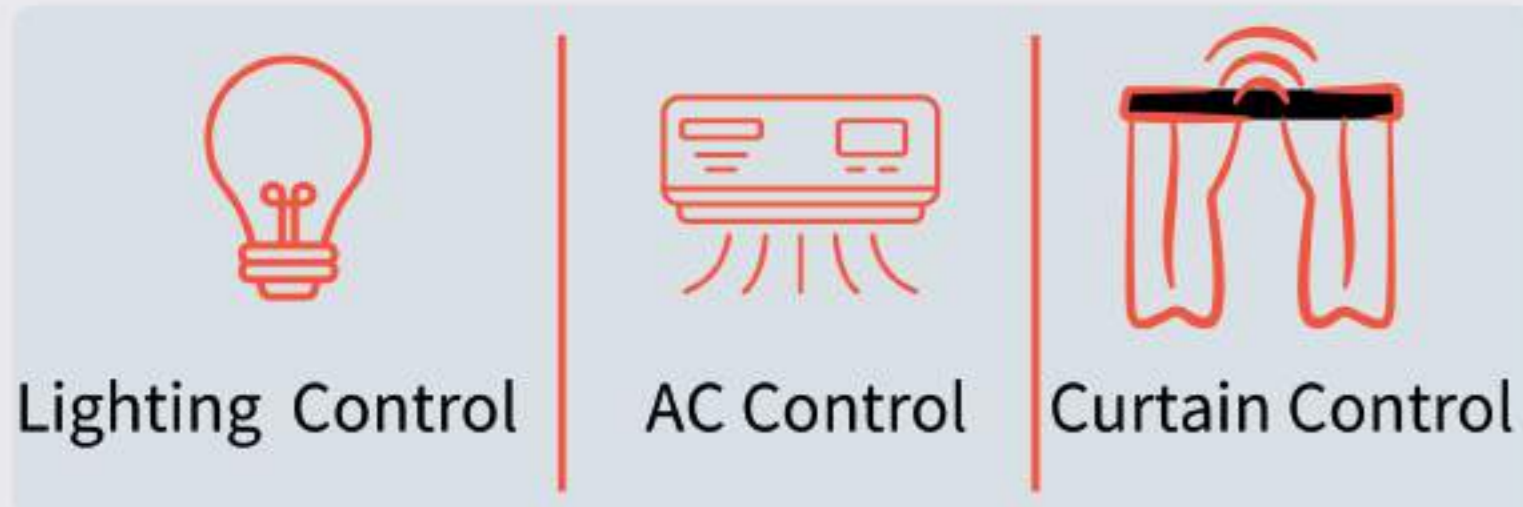

SMART PHONE IR REMOTE

Whether you want to cool down the room, dim the lights, close the curtain, or blast your favorite playlist, do it all without moving an inch. From cooling the room to queuing the music control every aspect of your environment.

FEATURES