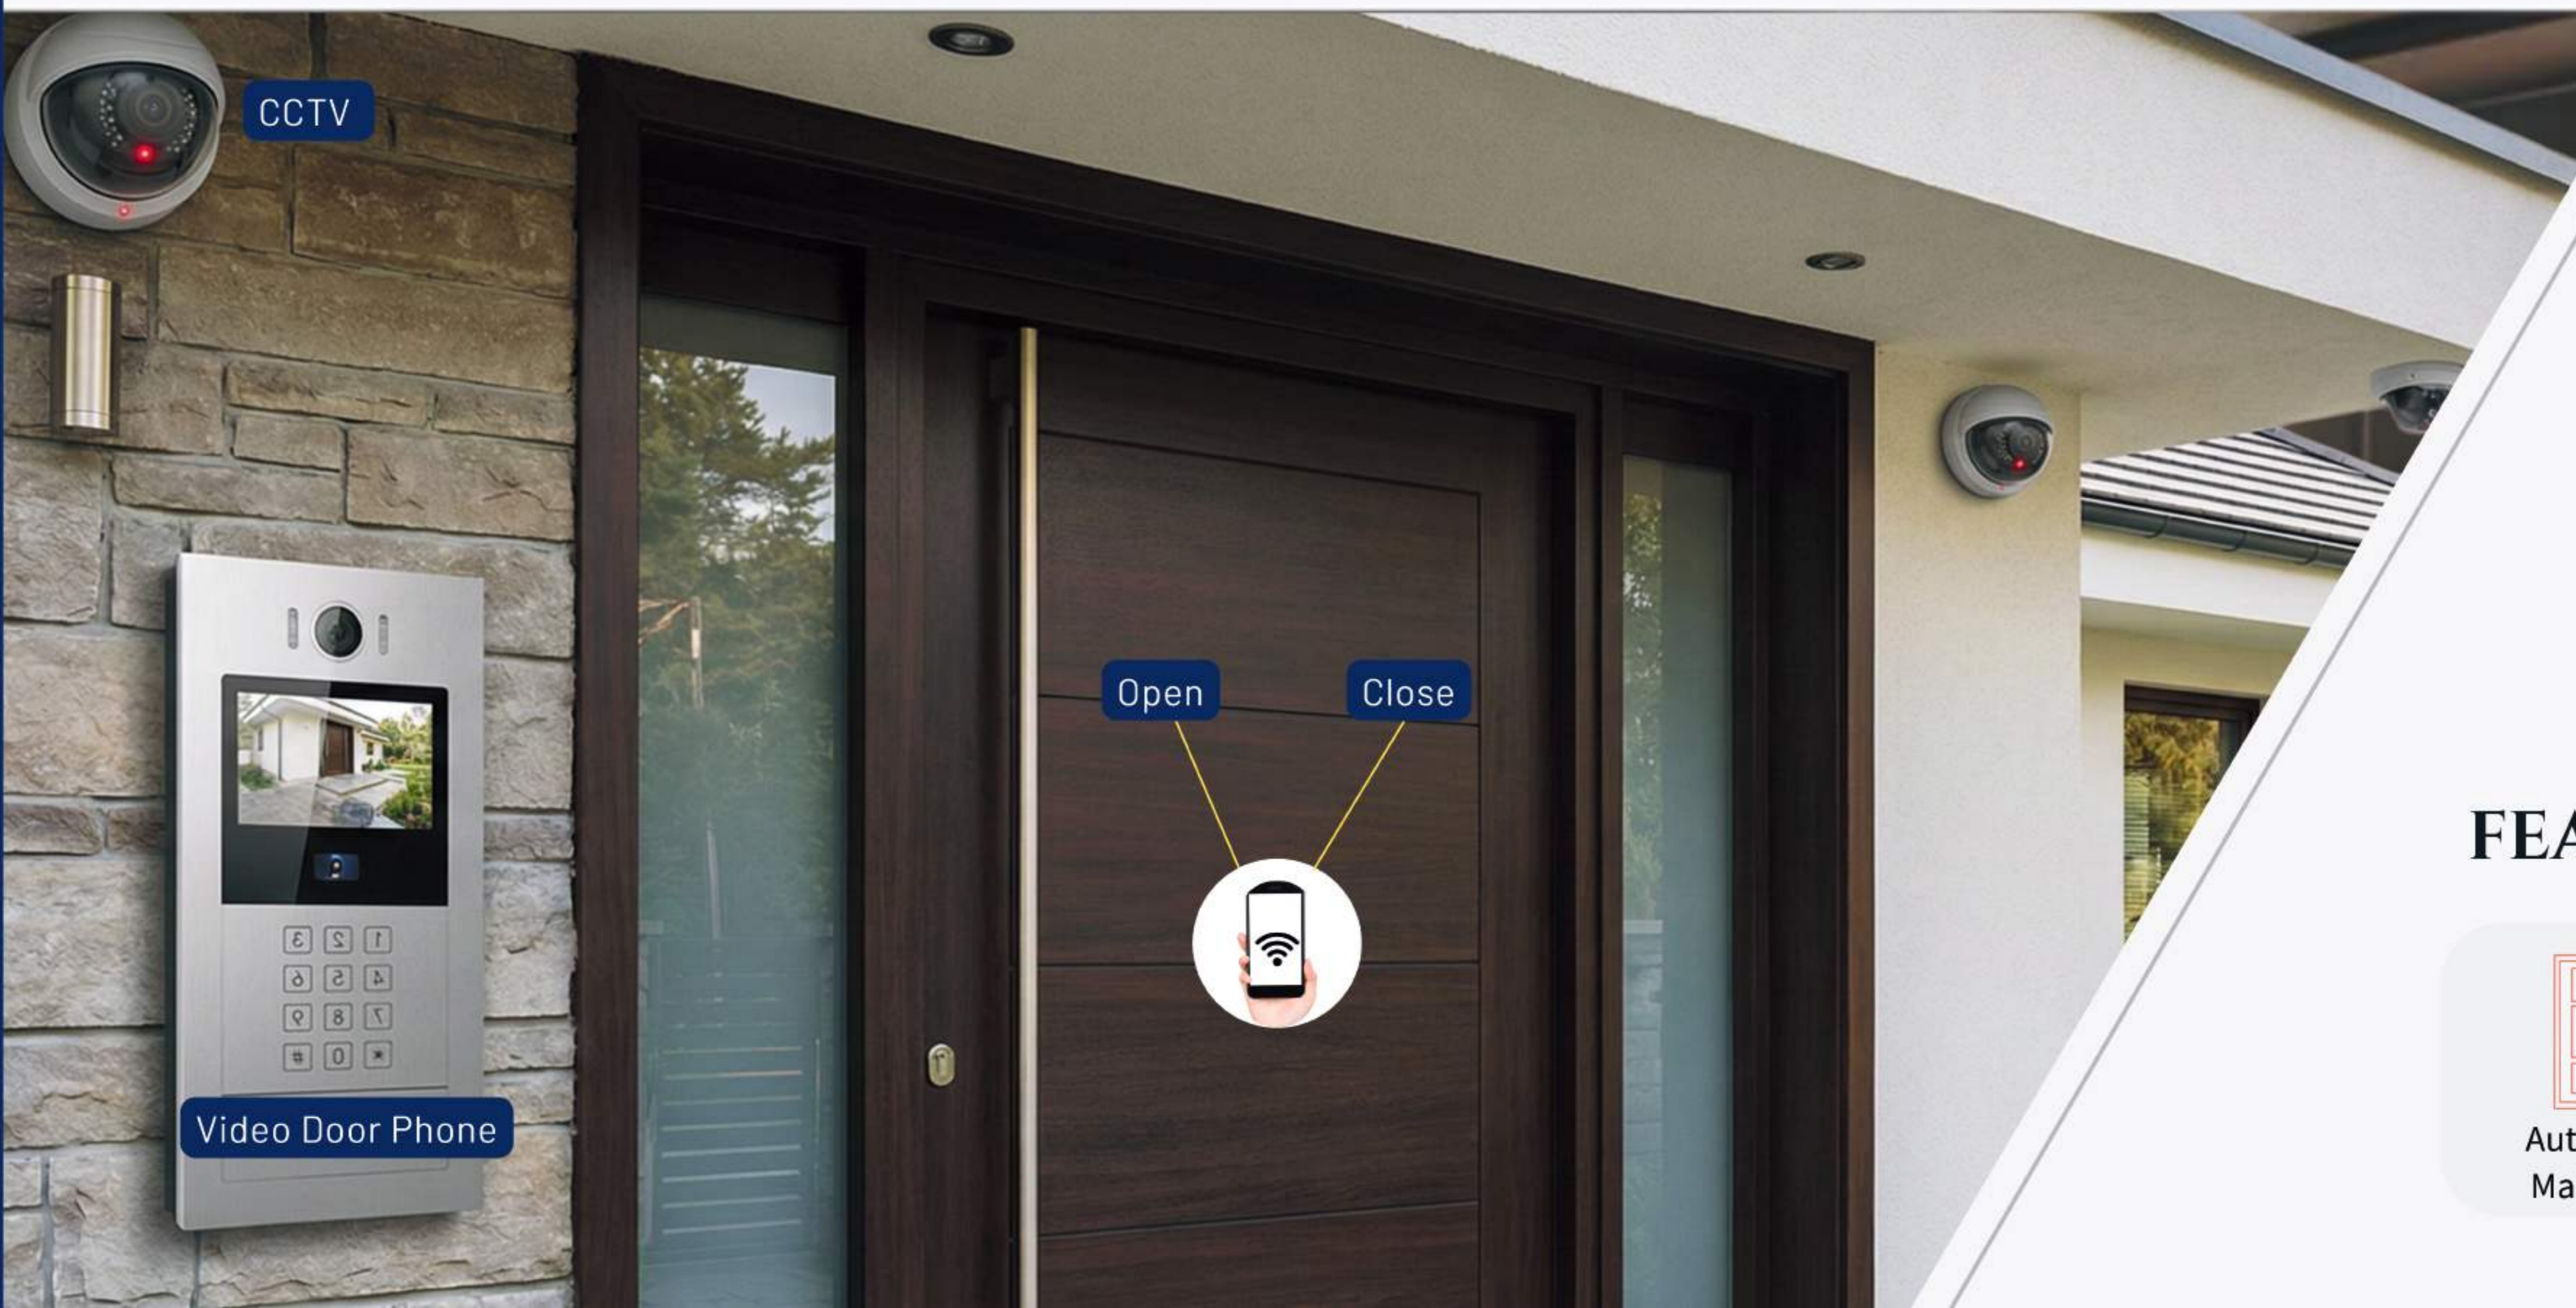

FEATURES

-  4k 8K Ultra HD
-  Premium Sound
-  Luxury Seating
-  Centralized Services

SMART TOUCH SWITCHES

Experience the perfect harmony of design and technology with our premium switches. Crafted for modern living spaces, these switches blend timeless elegance with advanced functionality. Every touch reflects sophistication, precision.

FEATURES

-  Touch Switches
-  Glass Metal & Matte
-  Customize Size

“Always Connected Always Secure.”

OUTDOOR AUTOMATION

Our advanced system features Facial Recognition Technology, allowing your door to unlock automatically the moment it recognizes you—no keys required. Paired with high-definition CCTV surveillance, you can monitor every corner of your property 24/7.

“Always home, even when you’re not.”

HOME THEATRE

The centerpiece is the large projection screen, perfectly integrated into the wall unit. It demonstrates how a professional cinema experience can coexist with elegant home decor. The cove lighting in the ceiling and the decorative wall sconces highlight how smart lighting can change the mood of a room at the touch of a button.