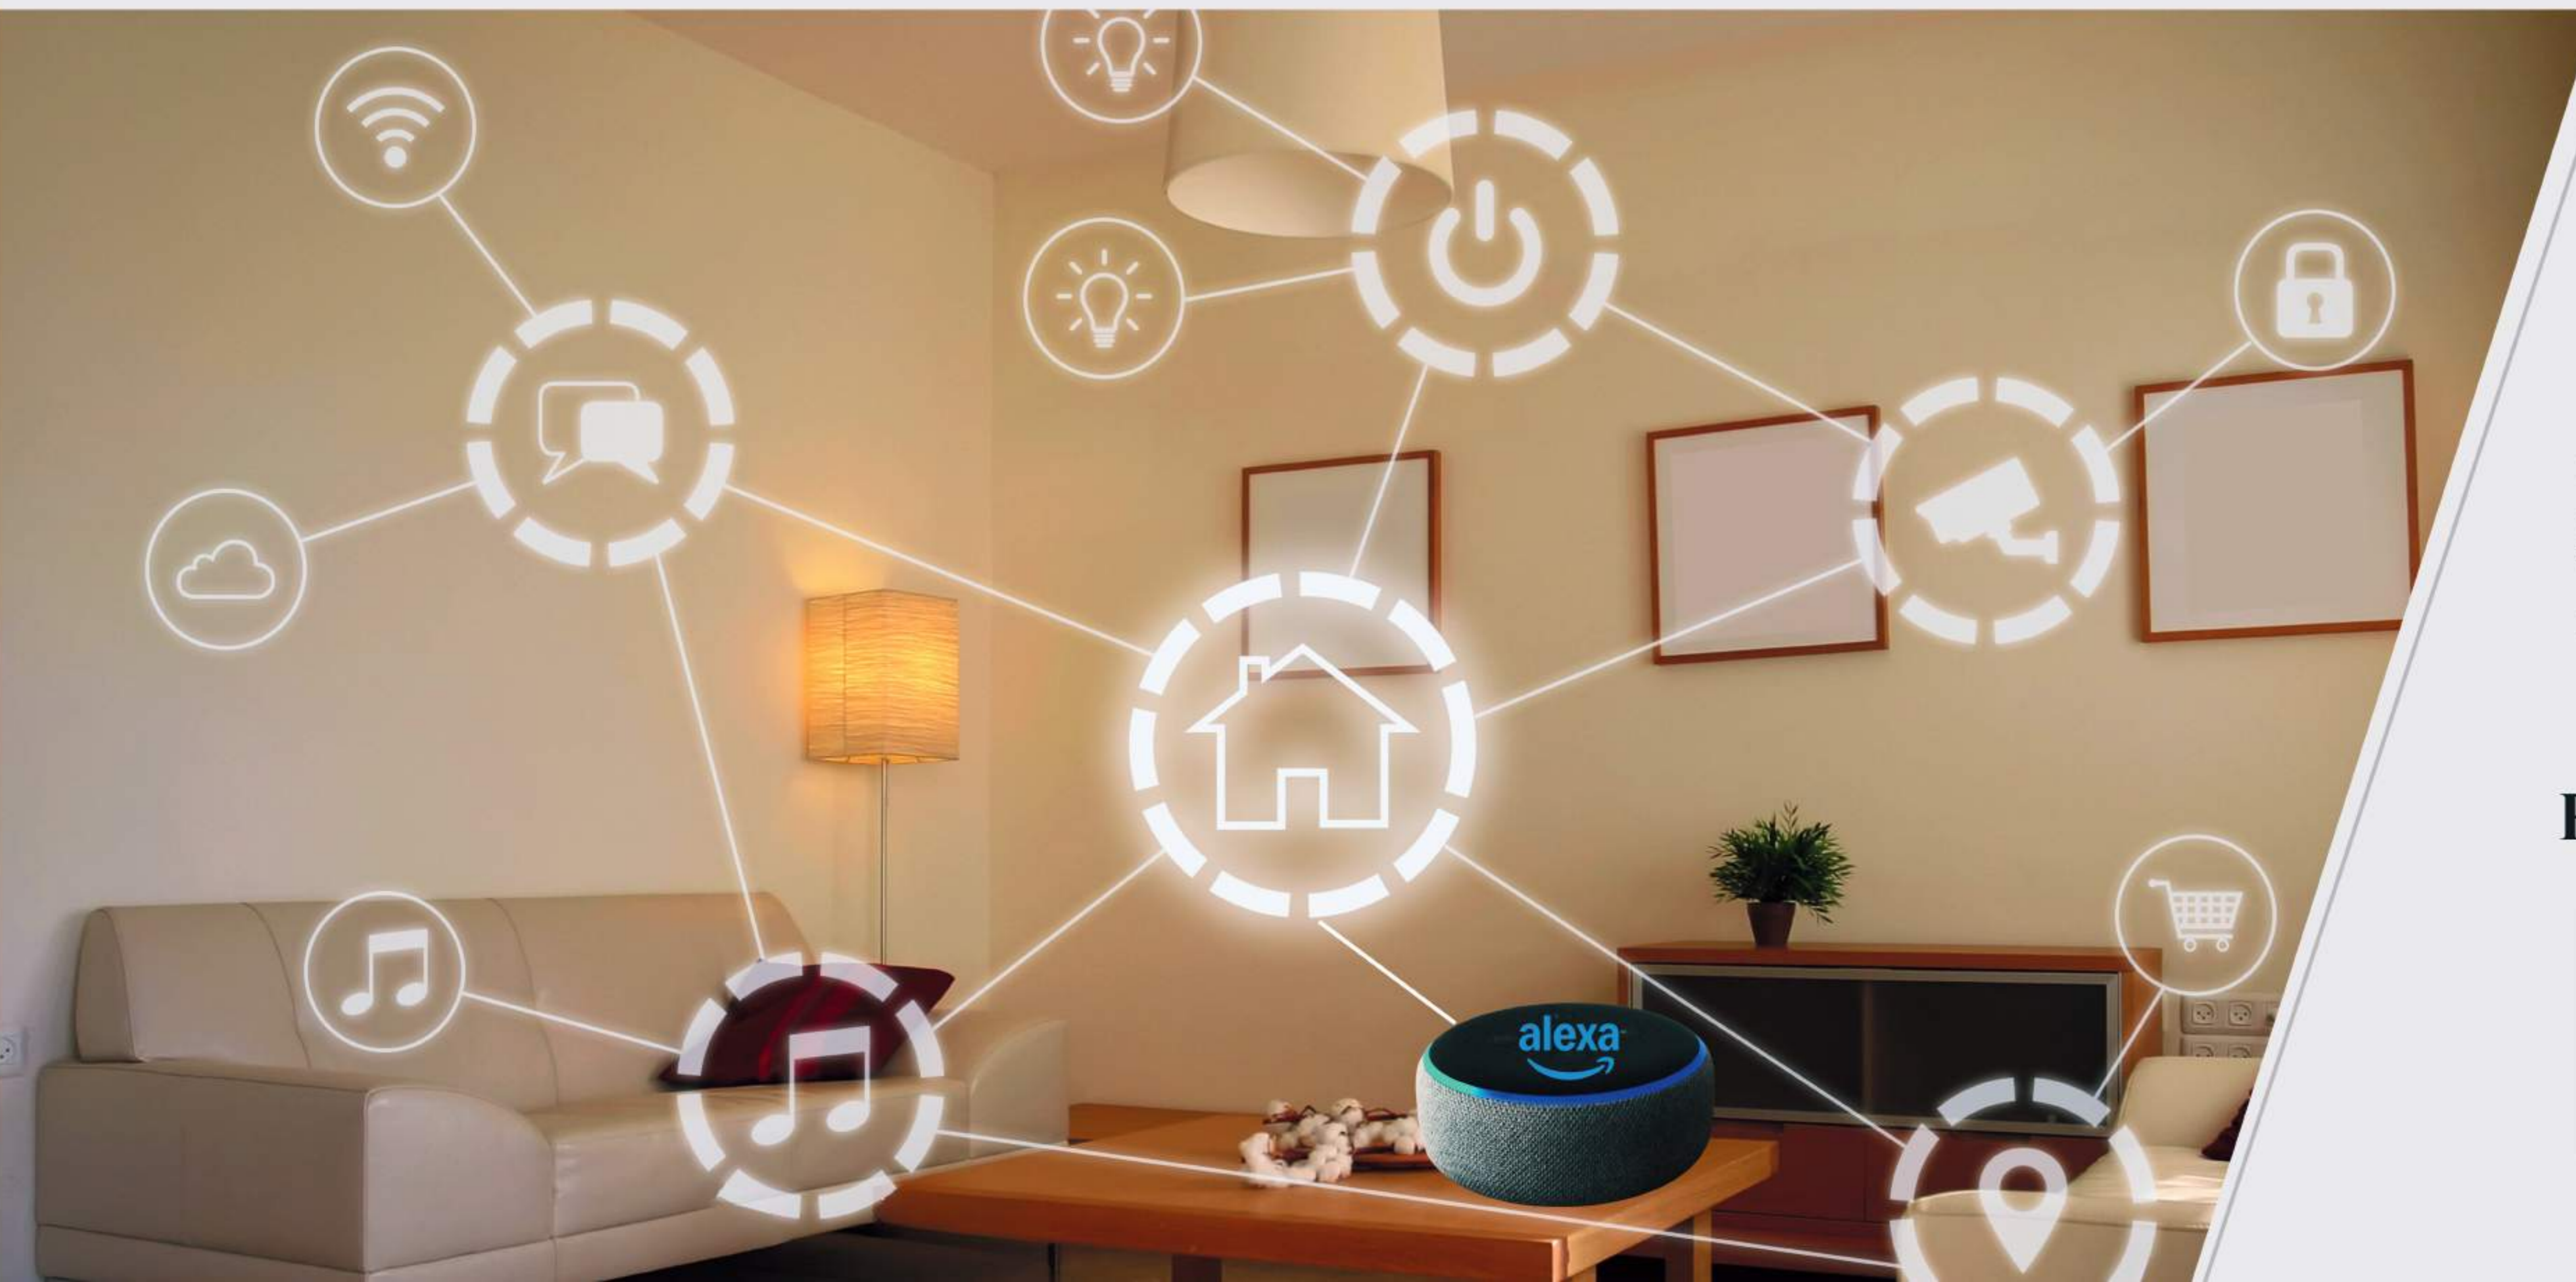

Experience the future of living with smart Home Automation solution designed for Comfort, Safety & Efficiency.

” Smarter Home Smart Living.

Make Your Home Smarter, Safer & more Convenient with our Home Automation Solution, You can control lights, fans securely & Appliances with your phone.

Experience total control and peace of mind. Our Home Automation solutions allow you to securely manage your home's lighting, climate, and appliances instantly from your phone.

SMART PHONE IR REMOTE

Whether you want to cool down the room, dim the lights, close the curtain, or blast your favorite playlist, do it all without moving an inch. From cooling the room to queuing the music control every aspect of your environment.

FEATURES

**Smart Decision For Today!
Luxury Key For Tomorrow.**

SMART VOICE ASSISTANT

Experience the ultimate convenience of managing your entire Home directly from your Voice Assistant. You are no longer flipping switches, searching for remotes, or manually adjusting thermostats

“Always home, even when you’re not.”

HOME THEATRE

The centerpiece is the large projection screen, perfectly integrated into the wall unit. It demonstrates how a professional cinema experience can coexist with elegant home decor. The cove lighting in the ceiling and the decorative wall sconces highlight how smart lighting can change the mood of a room at the touch of a button.